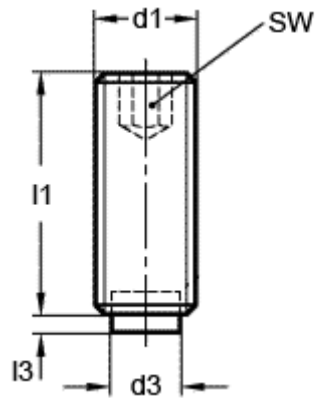

Article number: 20931627

Description: E+G Grub screw
GN 913.3-M6-40-KU

Measures

d1 = M6
d3 = 4
l1 = 40.0
l3 = 1.3
SW = 3.0